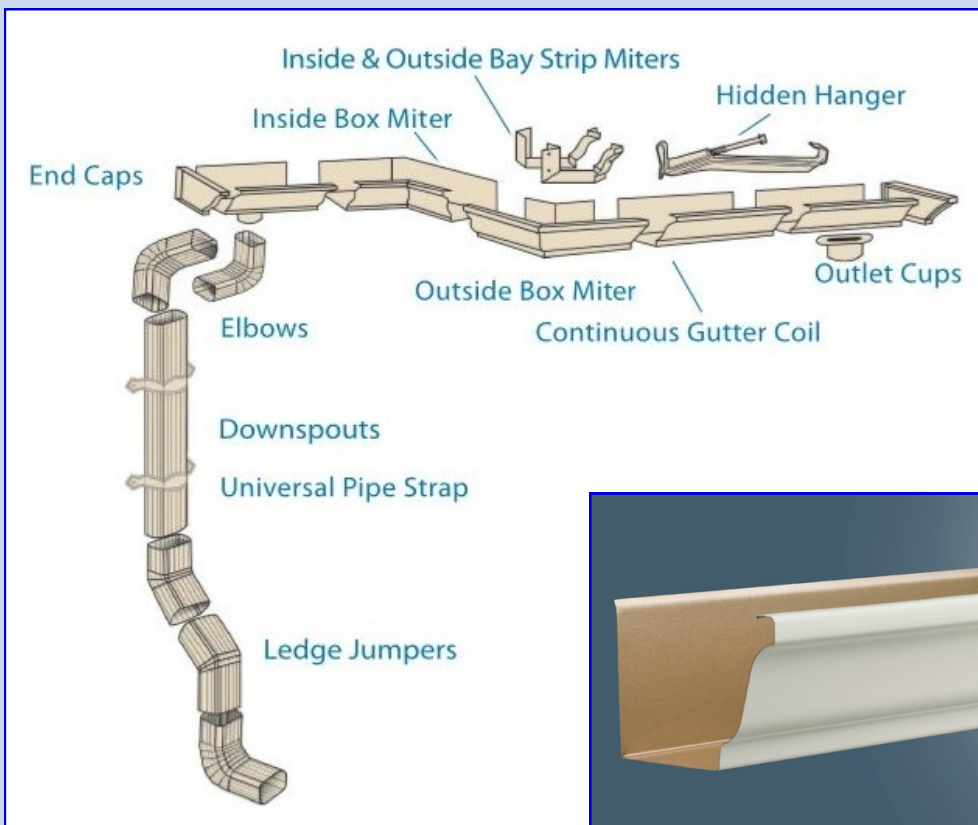

Quality Aluminum Products

“K” Style Gutter & Accessories

- ◆ **Seamless Gutter**
(by the Lineal Ft.)
- ◆ **Gutter Coils**
- ◆ **Accessories**
- ◆ **23 Colors In Stock**
(See Gutter Color Selection Chart)

Gutter Color Selection Chart

These color samples are as close as possible to actual colors offered, within the limits of color chip reproduction.

CODE KEY: **G** = Aluminum Gutter **C** = Matches Certainteed Siding **V** = Matches Variform Siding
S = Available in Vinyl Soffit **T** = Available in Trim Coil **A** = Available in Aluminum Soffit